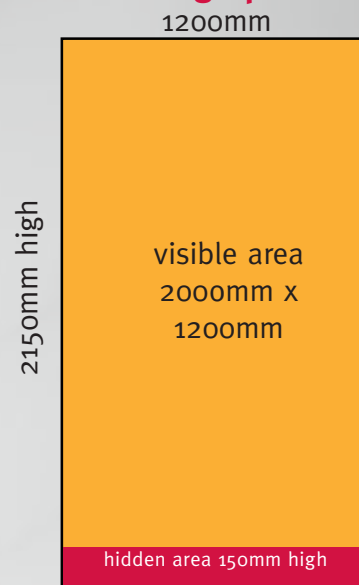

COMPASS

Display Systems

COMPASS SPEC SHEET

RECOIL BASIC/LITE/e

recoil basic/lite/e 850mm graphic size

recoil basic/lite/e 1000mm graphic size

recoil basic/lite/e 1200mm graphic size

COMPASS Bannerstands

Compass like artwork in Indesign, Illustrator and print ready PDF. If possible produce all artwork as a single page with 3mm bleed and at 1/4 finished size.

Please be aware that the bottom 150mm of the recoil graphic rolls into the cassette so will not be seen.

Scans should be in CMYK and we like files to be approx. 40 Mb per finished square metre. If, for example, you have a single shot over the complete 850mm wide recoil the file size need to be approx. 70 Mb. Logos etc. are always best as a vector file such as illustrator EPS.