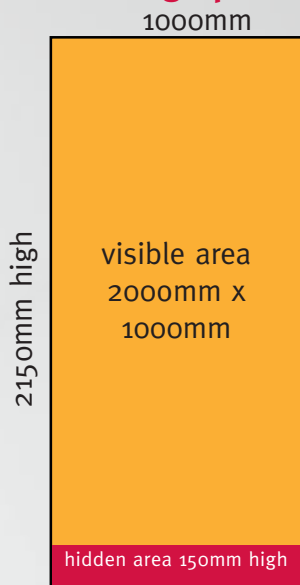

COMPASS

Display Systems

COMPASS SPEC SHEET

RECOIL BASIC/LITE/e

recoil basic/lite/e 850mm graphic size

recoil basic/lite/e 1000mm graphic size

recoil basic/lite/e 1200mm graphic size

COMPASS Bannerstands

Compass like artwork in Indesign, Illustrator and print ready PDF. If possible produce all artwork as a single page with 3mm bleed and at 1/4 finished size.

Please be aware that the bottom 150mm of the recoil graphic rolls into the cassette so will not be seen.

Scans should be in CMYK and we like files to be approx. 40 Mb per finished square metre. If, for example, you have a single shot over the complete 850mm wide recoil the file size need to be approx. 70 Mb. Logos etc. are always best as a vector file such as illustrator EPS.