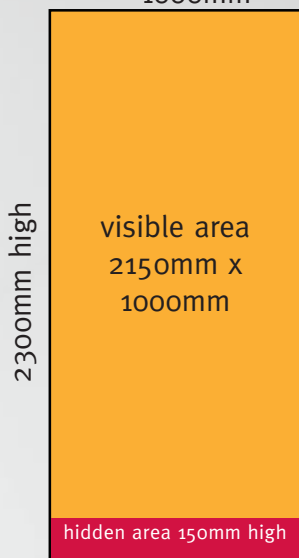

COMPASS

Display Systems

COMPASS SPEC SHEET

RECOIL DELUXE

recoil DELUXE

850mm graphic size

850mm

recoil DELUXE

1000mm graphic size

1000mm

recoil DELUXE

1200mm graphic size

1200mm

COMPASS Bannerstands

Compass like artwork in Indesign, Illustrator and print ready PDF. If possible produce all artwork as a single page with 3mm bleed and at 1/4 finished size.

Please be aware that the bottom 150mm of the recoil graphic rolls into the cassette so will not be seen.

Scans should be in CMYK and we like files to be approx. 40 Mb per finished square metre. If, for example, you have a single shot over the complete 850mm wide recoil the file size need to be approx. 70 Mb. Logos etc. are always best as a vector file such as illustrator EPS.