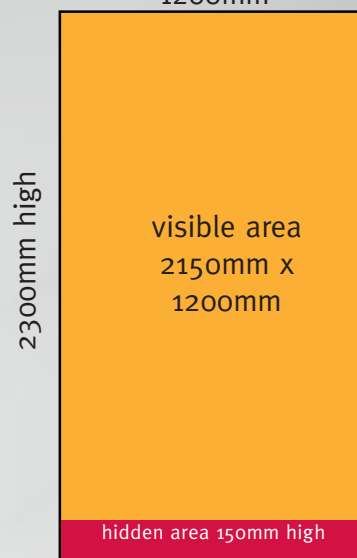

COMPASS

Display Systems

COMPASS SPEC SHEET

RECOIL DELUXE

recoil DELUXE

850mm graphic size

850mm

recoil DELUXE

1000mm graphic size

1000mm

recoil DELUXE

1200mm graphic size

1200mm

COMPASS Bannerstands

Compass like artwork in Indesign, Illustrator and print ready PDF. If possible produce all artwork as a single page with 3mm bleed and at 1/4 finished size.

Please be aware that the bottom 150mm of the recoil graphic rolls into the cassette so will not be seen.

Scans should be in CMYK and we like files to be approx. 40 Mb per finished square metre. If, for example, you have a single shot over the complete 850mm wide recoil the file size need to be approx. 70 Mb. Logos etc. are always best as a vector file such as illustrator EPS.